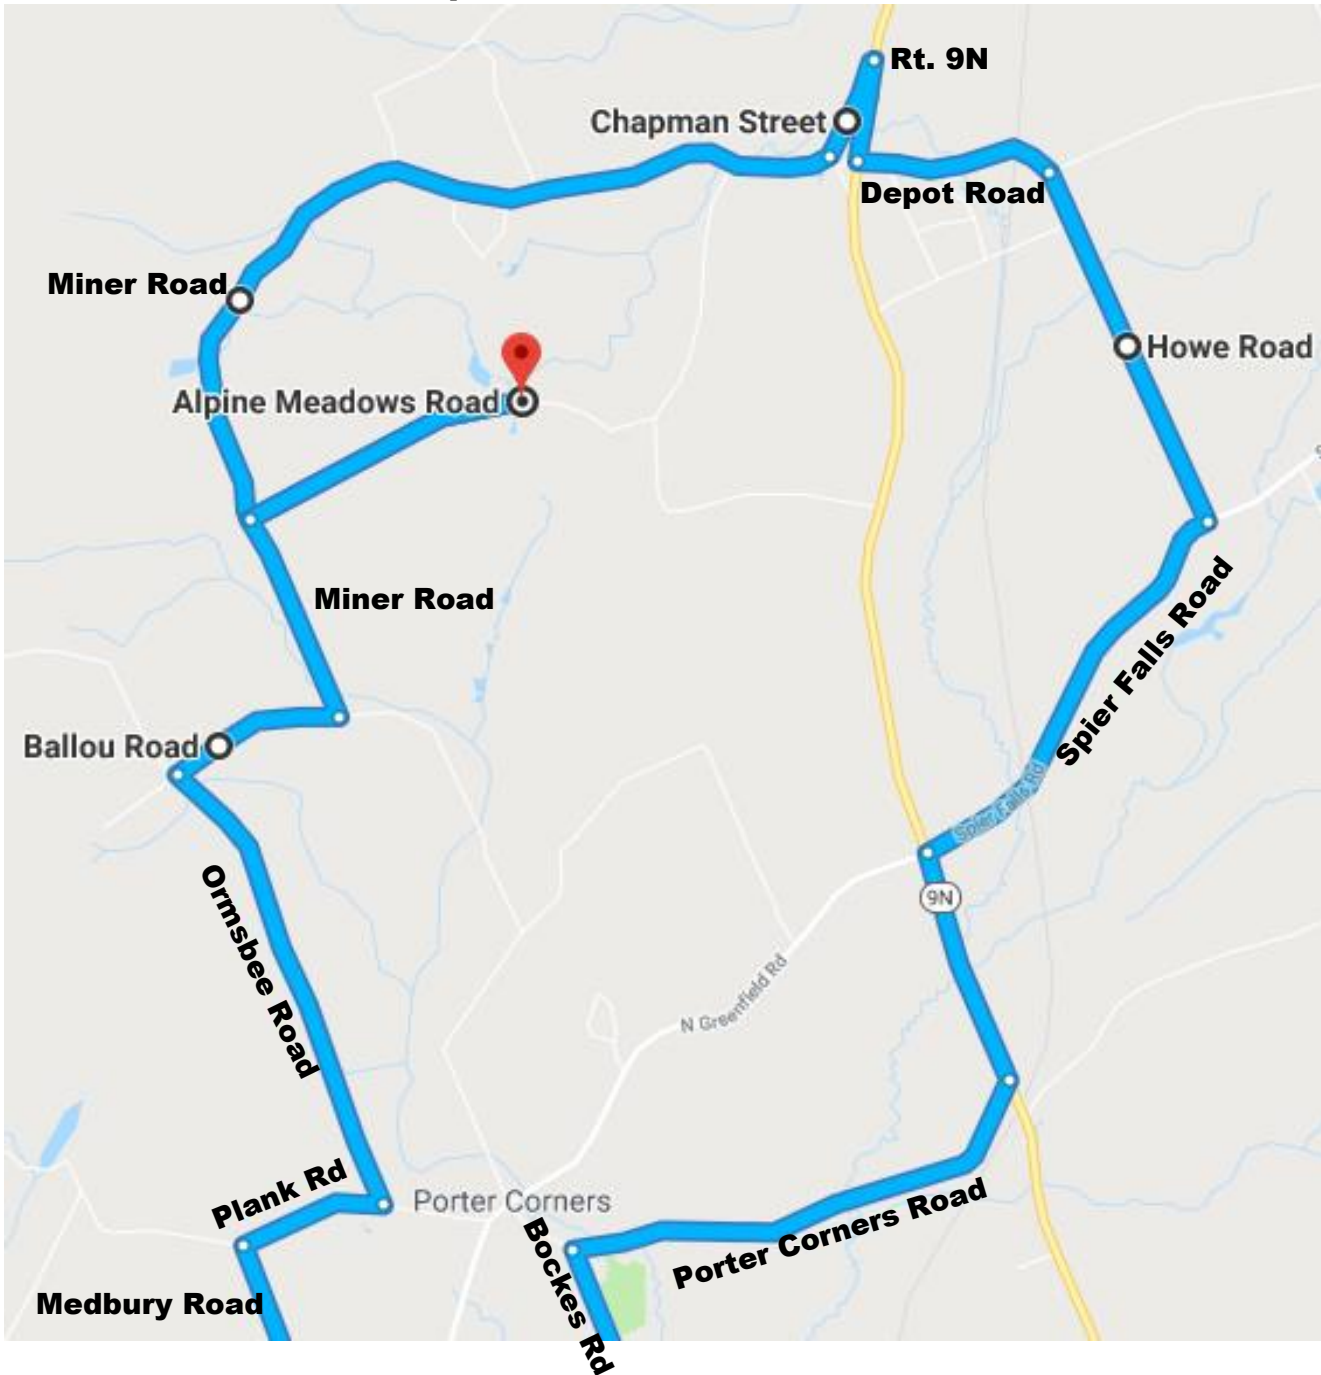

Pedal the Creek

30-mile ride

30-mile Ride Northern Map

-See Southern Map-

30-mile Ride Southern Map

-See Northern Map-