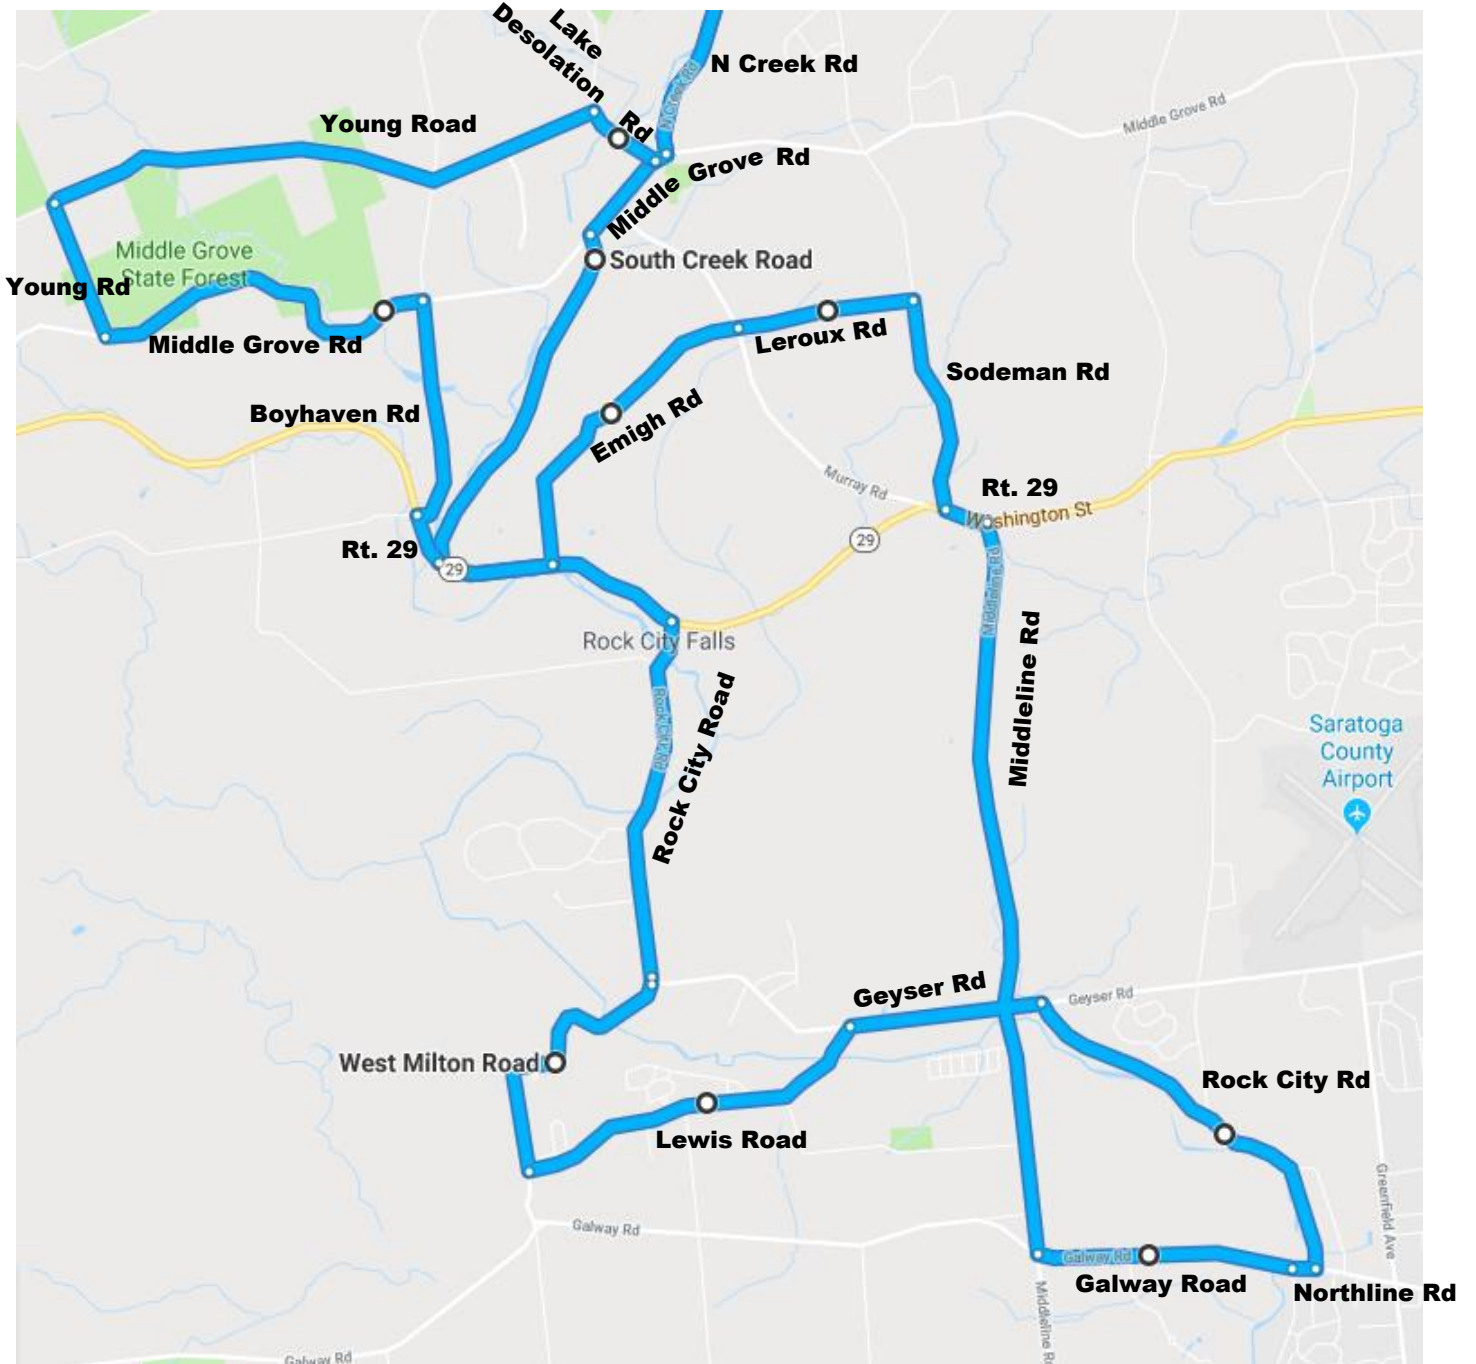

Pedal the Creek

50-mile Ride

50-mile Ride Northern Map

-See Southern Map-

50-mile Ride Southern Map

-See Northern Map-

Pedal the Creek